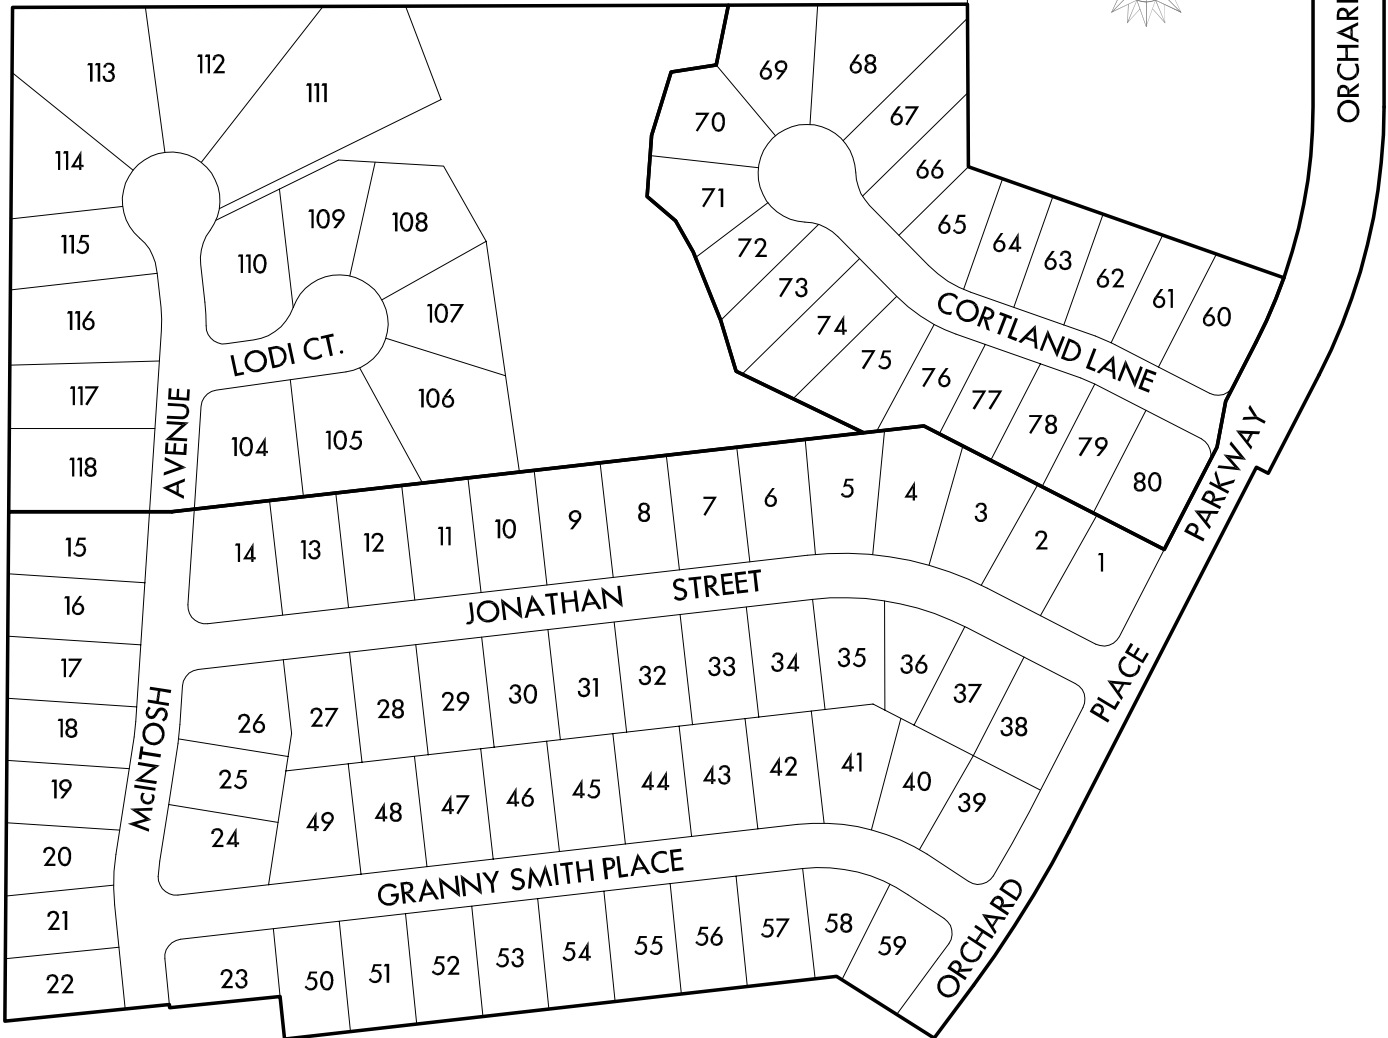

Orchard Place

U.S. 6

DEVELOPERS:

COLONIAL DEVELOPMENT INC.
6008 Brandy Chase Cove
Fort Wayne, Indiana 46815
260-486-2500
www.colonial-group.com

ENGINEERS-SURVEYORS-PLANNERS:
DICKMEYER & ASSOCIATES
Engineers-Surveyors, Inc.

6018 East State Boulevard
Fort Wayne, Indiana 46815
260-749-0125

" CONCEPTUAL PLAN ONLY "

C:\work\COLONIAL\orchard\ORCHARD-SHOW\OP-1-2-3-4-SHOW.dwg, 10/05/2005 01:22:18 PM, Dickmeyer & Associates, mode=AC